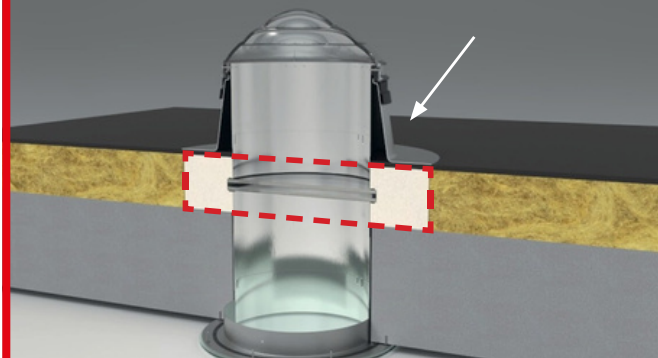

Bitumen

EPDM

PVC

The Intura SunTube daylight sun tunnel system transports natural daylight to dark areas in any desired space under a flat or sloped roof. The dome is made of crystal glass, making it quiet, strong, self-cleaning, and durable.

The Intura SunTube is suitable for both new construction and renovation projects, regardless of the type of roof. Make the most of every space and experience the power of natural daylight with the Intura SunTube!

Intura. SunTube

PITCHED ROOF

Intura SunTube daylight tubes are also ideal for installation on sloped roofs. The double-walled insulated upstands of the SunTube25, SunTube35 and SunTube55 come standard with Leadax (lead substitute made from recycled PVB), making them easy to install on a tiled roof.

Uit te breiden met
**ECOPOWER
ISOLATIE
ELEMENT**

ECOPOWER INSULATION ELEMENT

- 14 CM PIR with double HR++ glass or triple HR+++ glass
- PIR insulation RC value: Rd insulation value 6.30

Price list

	SunTube25	SunTube35	SunTube55
Basic set flat roof crystal glass dome <i>Choice to Bitumen, PVC or EPDM pre-installed</i>	624,01 755,05	690,90 835,99	
Basic set flat roof acrylic (PMMA) dome <i>Choice to Bitumen, PVC or EPDM pre-installed</i>			1.167,27 1.412,39
Basic set pitch roof crystal glass dome <i>Leadax artificial lead pre-installed</i>	624,01 755,05	690,90 835,99	
Basic set pitch roof acrylic (PMMA) dome <i>Leadax artificial lead pre-installed</i>			1.167,27 1.412,39
EcoPower insulation element HR++	358,15 433,36	368,53 445,92	477,96 578,33
EcoPower insulation element HR+++	405,03 490,09	424,78 513,98	643,59 657,74
Extra mirror Tube 60 cm	70,16 84,89	85,08 102,95	126,67 153,27
Elbow tube up to 45°	125,79 152,20	142,66 172,62	209,57 253,58
Tube GU10 lighting fitting	74,00 89,54	74,00 89,54	74,00 89,54