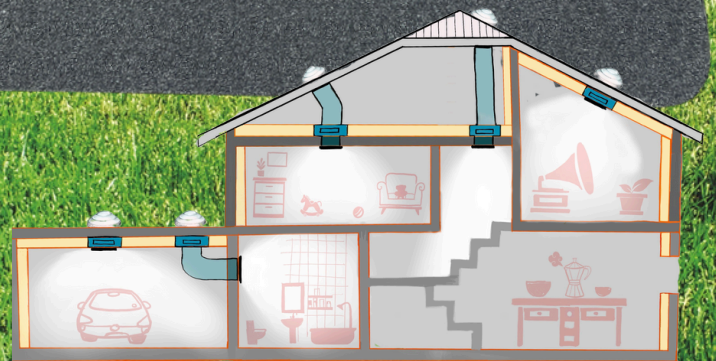

Intura SunTube

SunTube
sun tunnels
next level

For every daylight solution

www.intura.nl

FLAT ROOF

NEW

- Pre-installed roofing
- Crystal glass dome
- Double-walled insulated upstand RAL 9005
- Updated EcoPower Insulation Element based on 14cm PIR

Bitumen

EPDM

PVC

The Intura SunTube daylight sun tunnel system transports natural daylight to dark areas in any desired space under a flat or sloped roof. The dome is made of crystal glass, making it quiet, strong, self-cleaning, and durable.

The innovative Intura SunTube daylight sun tunnels are the ultimate solution to transform your home or workplace into a healthy and pleasant environment with natural daylight. Our crystal glass light-capturing dome captures natural daylight and channels it deep into your home or business through an advanced reflective tube. The soft, diffused light is evenly distributed by a stylish ceiling plate, filling every room with bright, natural light.

The Intura SunTube is suitable for both new construction and renovation projects, regardless of the type of roof. Make the most of every space and experience the power of natural daylight with the Intura SunTube!