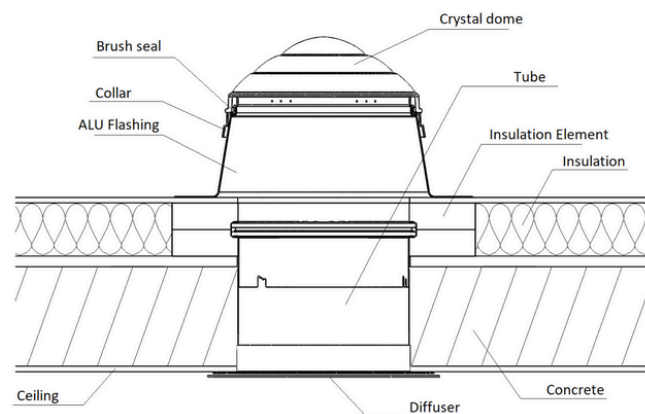

FLAT ROOF

NEW

- Pre-installed roofing
- Crystal glass dome
- Double-walled insulated upstand RAL 9005
- Updated EcoPower Insulation Element based on 14cm PIR

Bitumen

EPDM

PVC

The Intura SunTube daylight sun tunnel system transports natural daylight to dark areas in any desired space under a flat or sloped roof. The dome is made of crystal glass, making it quiet, strong, self-cleaning, and durable.

The innovative Intura SunTube daylight sun tunnels are the ultimate solution to transform your home or workplace into a healthy and pleasant environment with natural daylight. Our crystal glass light-capturing dome captures natural daylight and channels it deep into your home or business through an advanced reflective tube. The soft, diffused light is evenly distributed by a stylish ceiling plate, filling every room with bright, natural light.

The Intura SunTube, available in diameters of Ø25, Ø35, or Ø55 cm, is a versatile daylight tube perfect for both residential and commercial spaces. This sun tunnel provides an ideal daylight output and ensures maximum illumination in areas such as living rooms, bedrooms, bathrooms, offices, meeting rooms, hallways, and retail spaces.

The Intura SunTube is suitable for both new construction and renovation projects, regardless of the type of roof. Make the most of every space and experience the power of natural daylight with the Intura SunTube!

Intura. SunTube